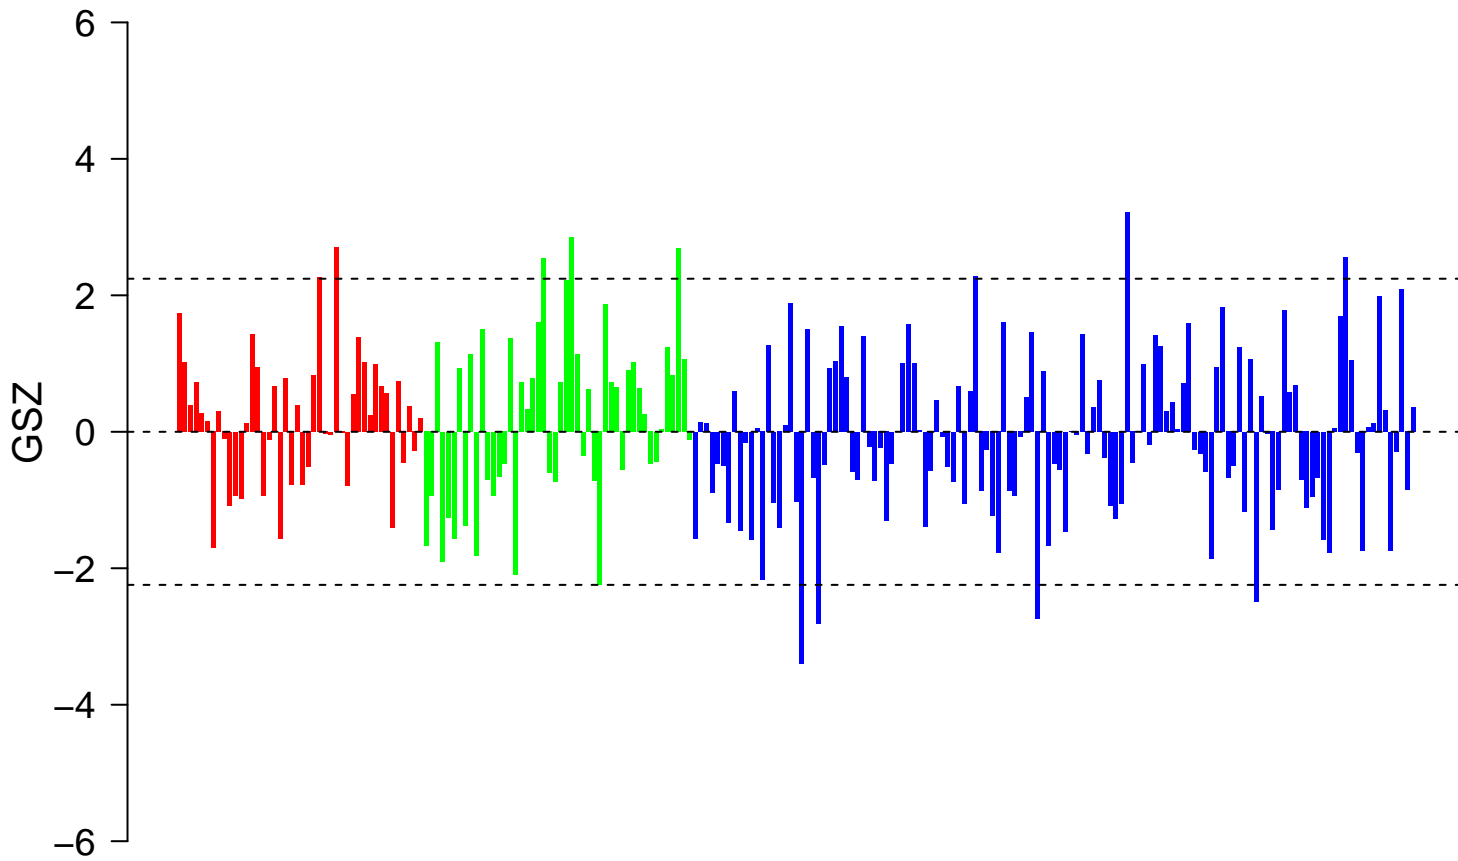

REACTOME_G_BETA_GAMMA_SIGNALLING_THROUGH_PI3KGAMMA