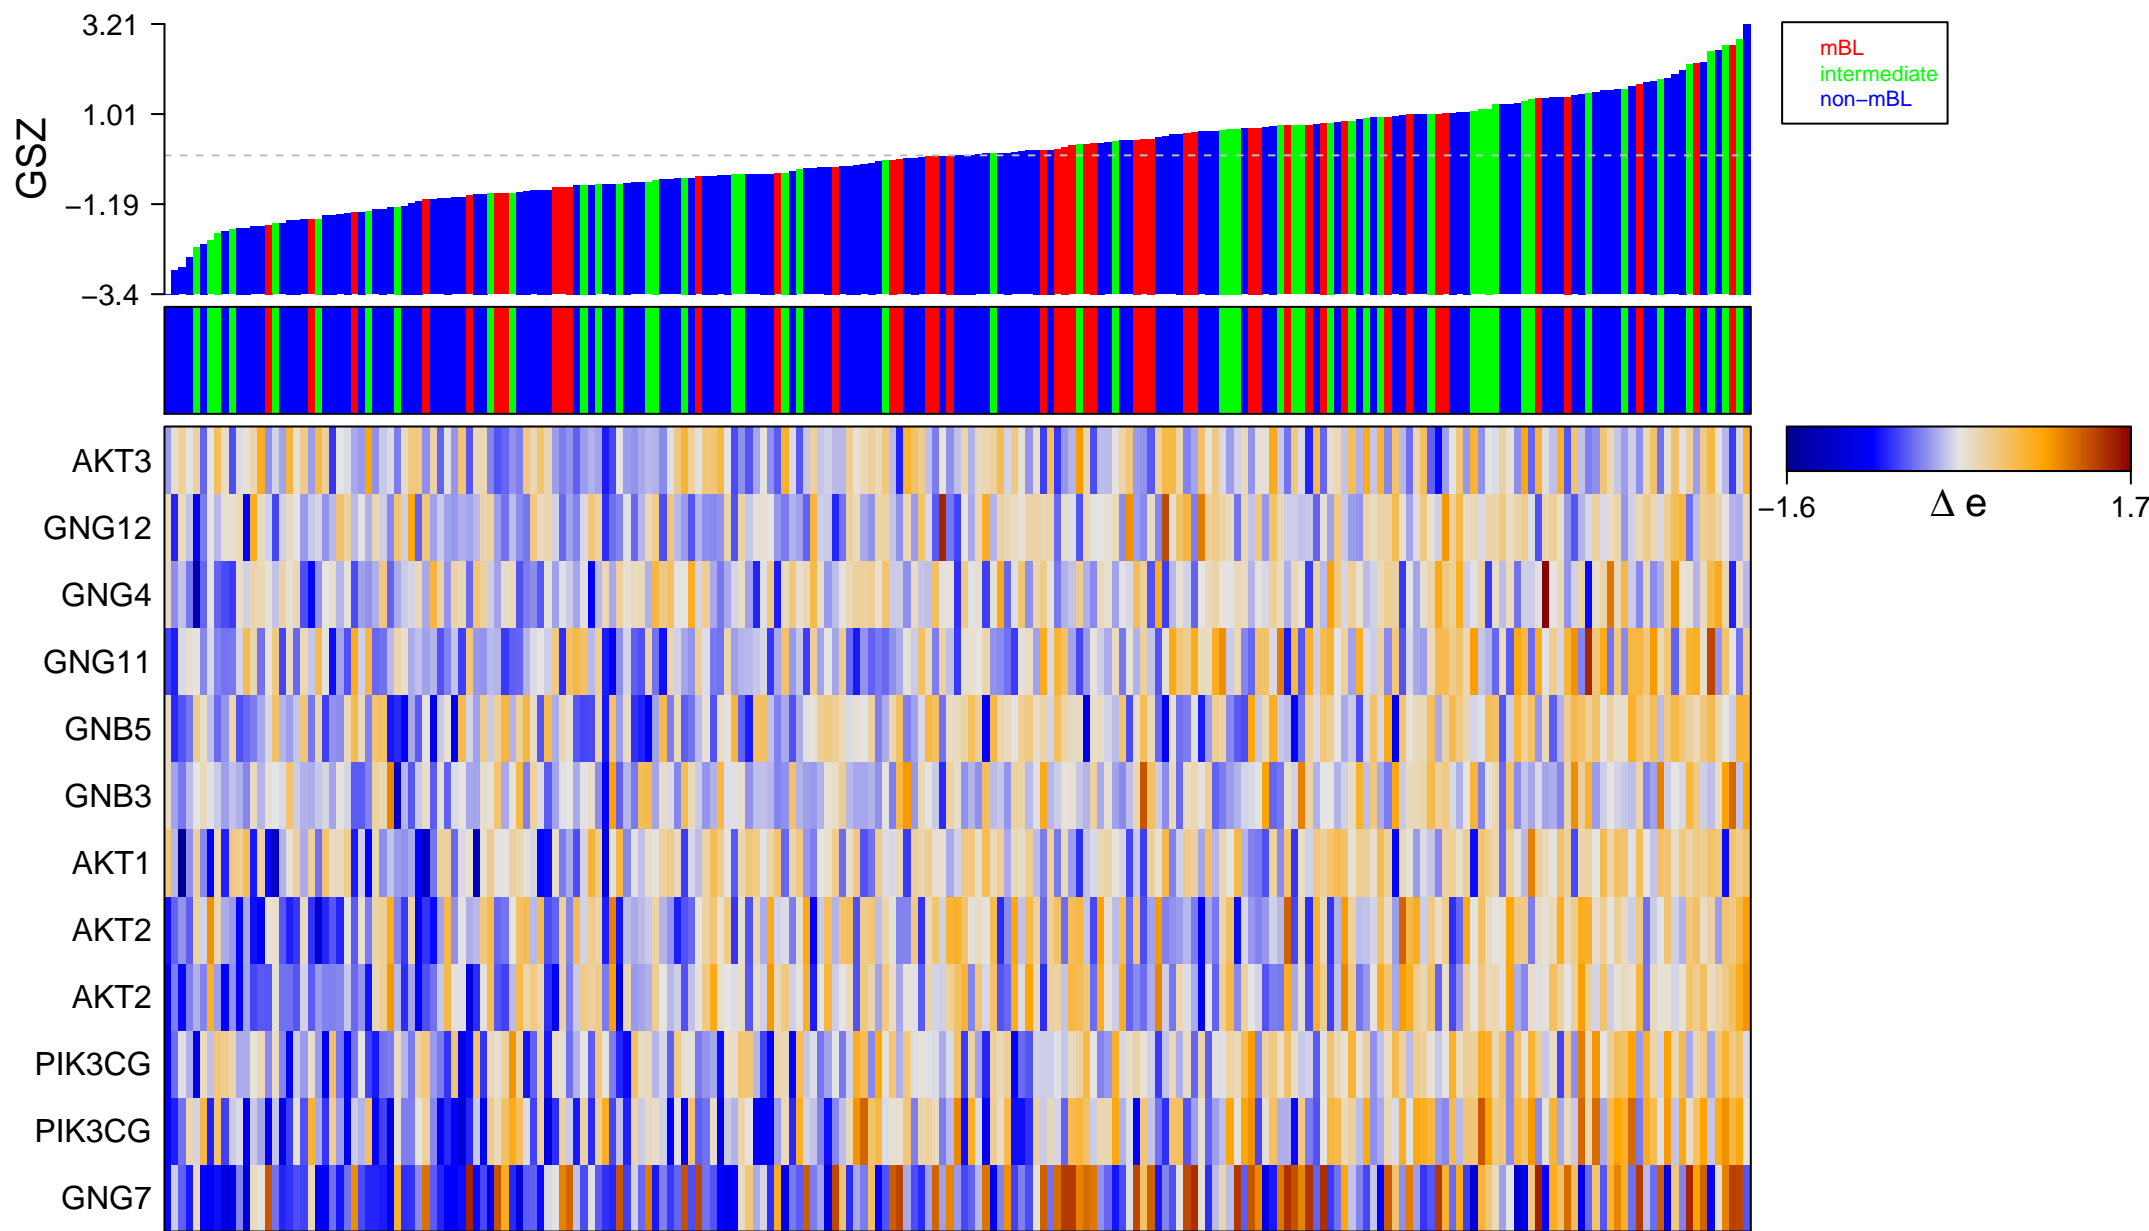

# REACTOME\_G\_BETA\_GAMMA\_SIGNALLING\_THROUGH\_PI3KGAMMA